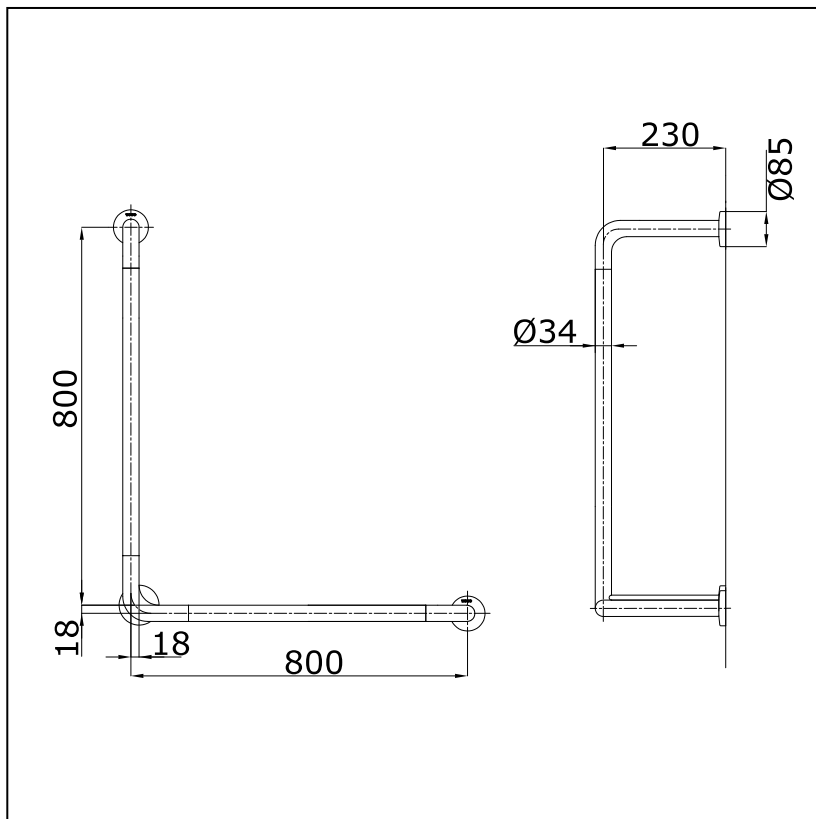

Item number: **T113BL11**

Features

-
-
-

Specifications

Finish : Nickel Chrome
 Material : Brass

Parts description

● T113BL11

L Shape Handrail

(Size : 800x800 mm, Ø34 mm)

Drawing:

Remarks:

Please result TOTO sales representative for detail.